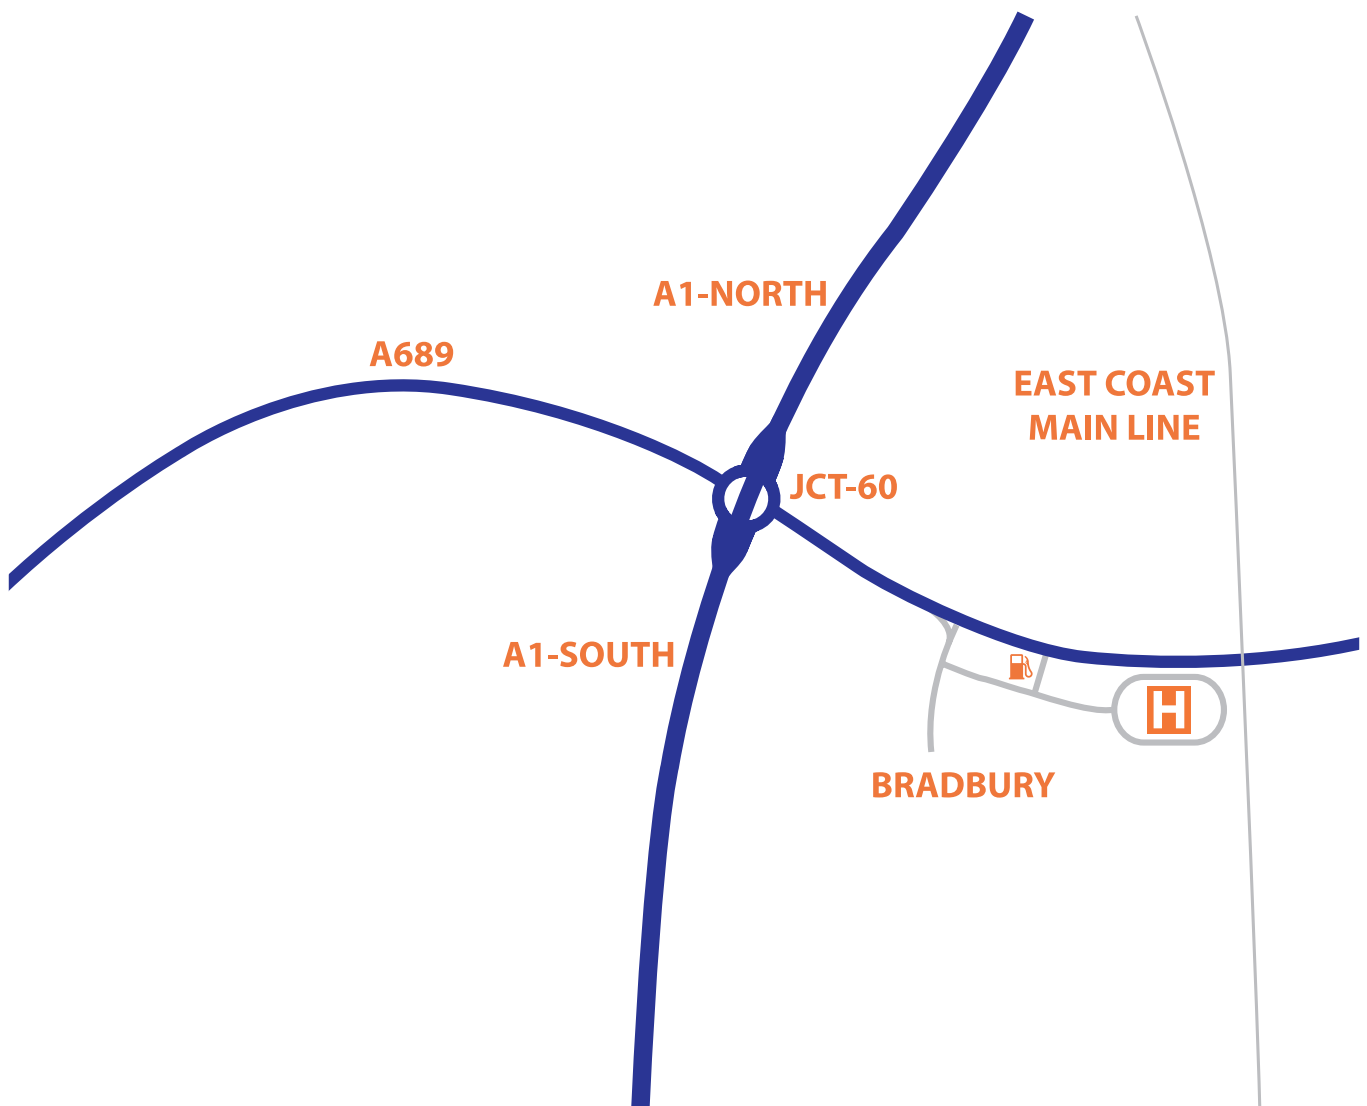

WEAR REFERRALS

DIRECTIONS

LOCATED JUST OFF THE A1 AT JUNCTION 60

WEAR REFERRALS, VETERINARY HOSPITAL, BRADBURY, STOCKTON-ON-TEES, TS21 2ES

T: 01388 777 770 | WWW.PETEMERGENCY-NE.CO.UK